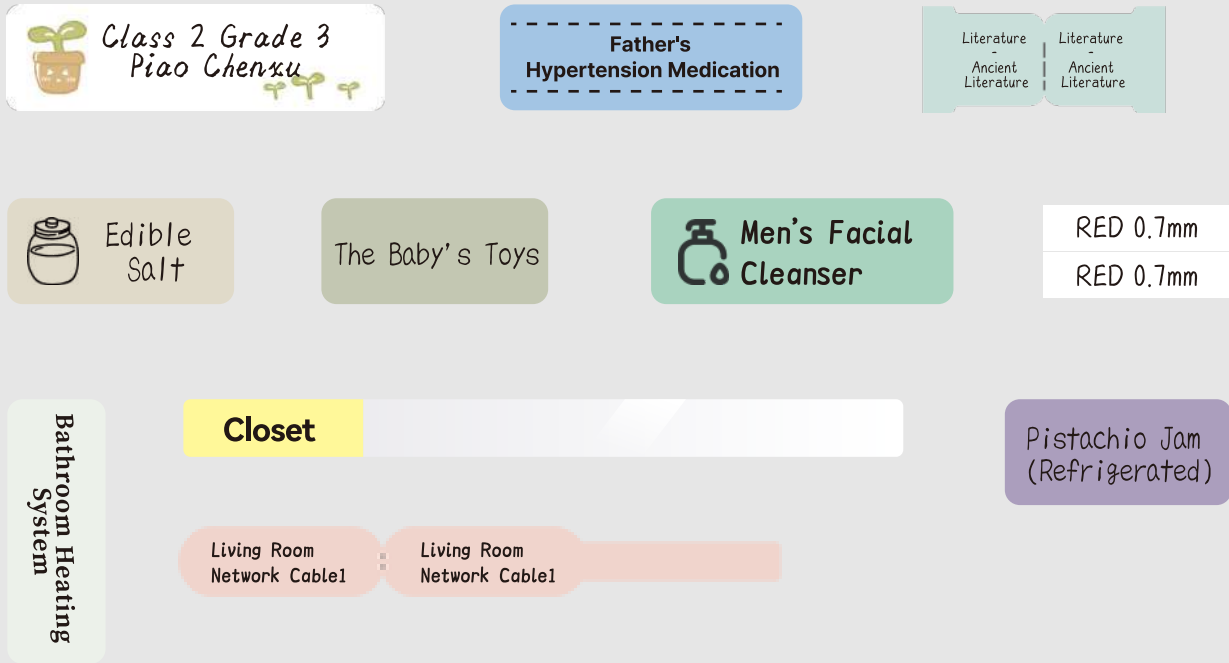

Compatible Models: N1

REAL USER PRINTING CASE

The cases on this page are adapted from real usage scenarios of JingChen N Series and M Series products. All user information has been anonymized to ensure privacy and accurately reflect the actual application of the products.