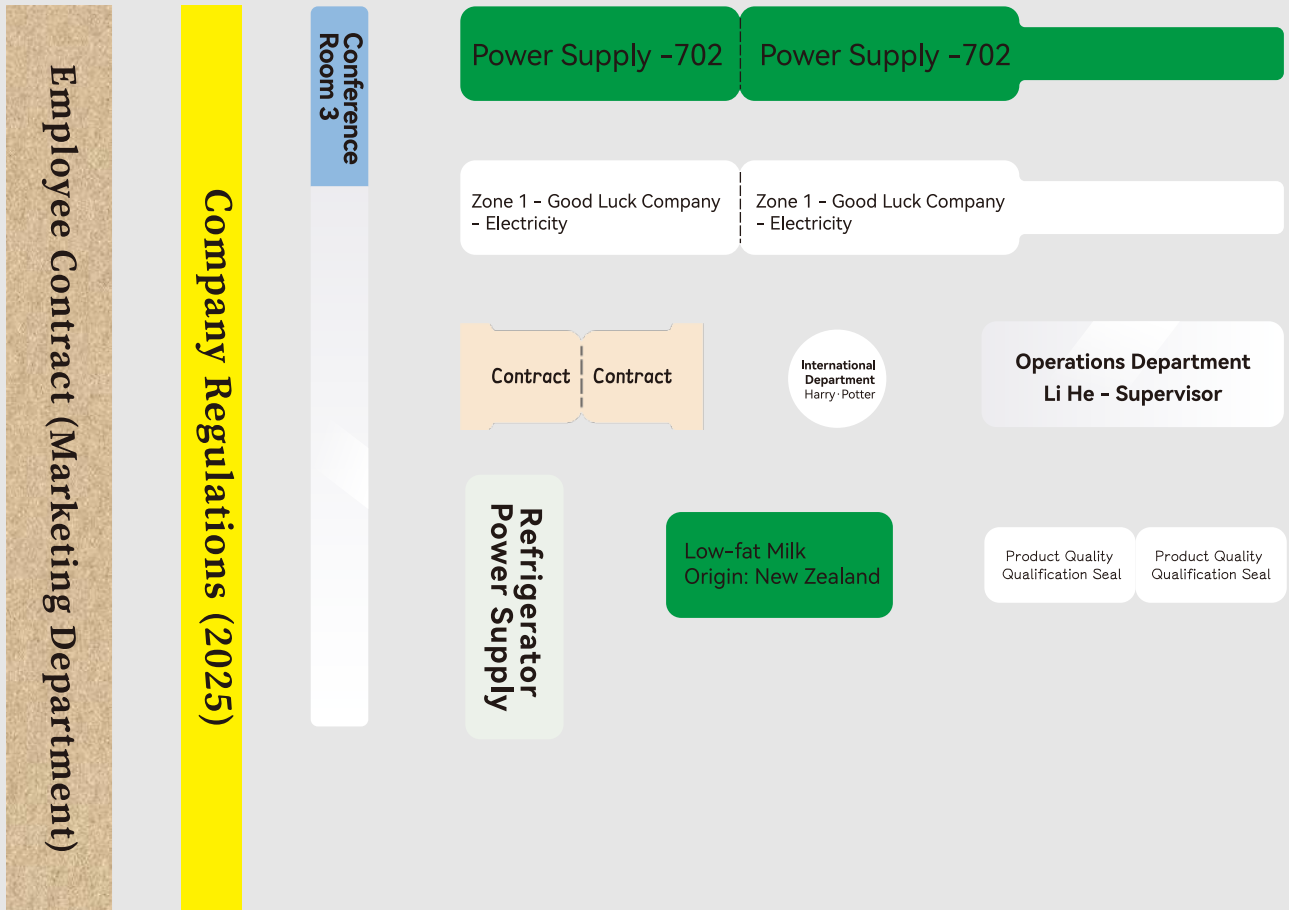

REAL USER PRINTING CASE

The cases on this page are adapted from real usage scenarios of JingChen N Series and M Series products. All user information has been anonymized to ensure privacy and accurately reflect the actual application of the products.