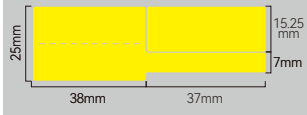

Various Sizes Available

Multi-Use Cable Horizontal

≈90sheets/roll

☒ **80020**   ☐ **80019**

Compatible Models: M3